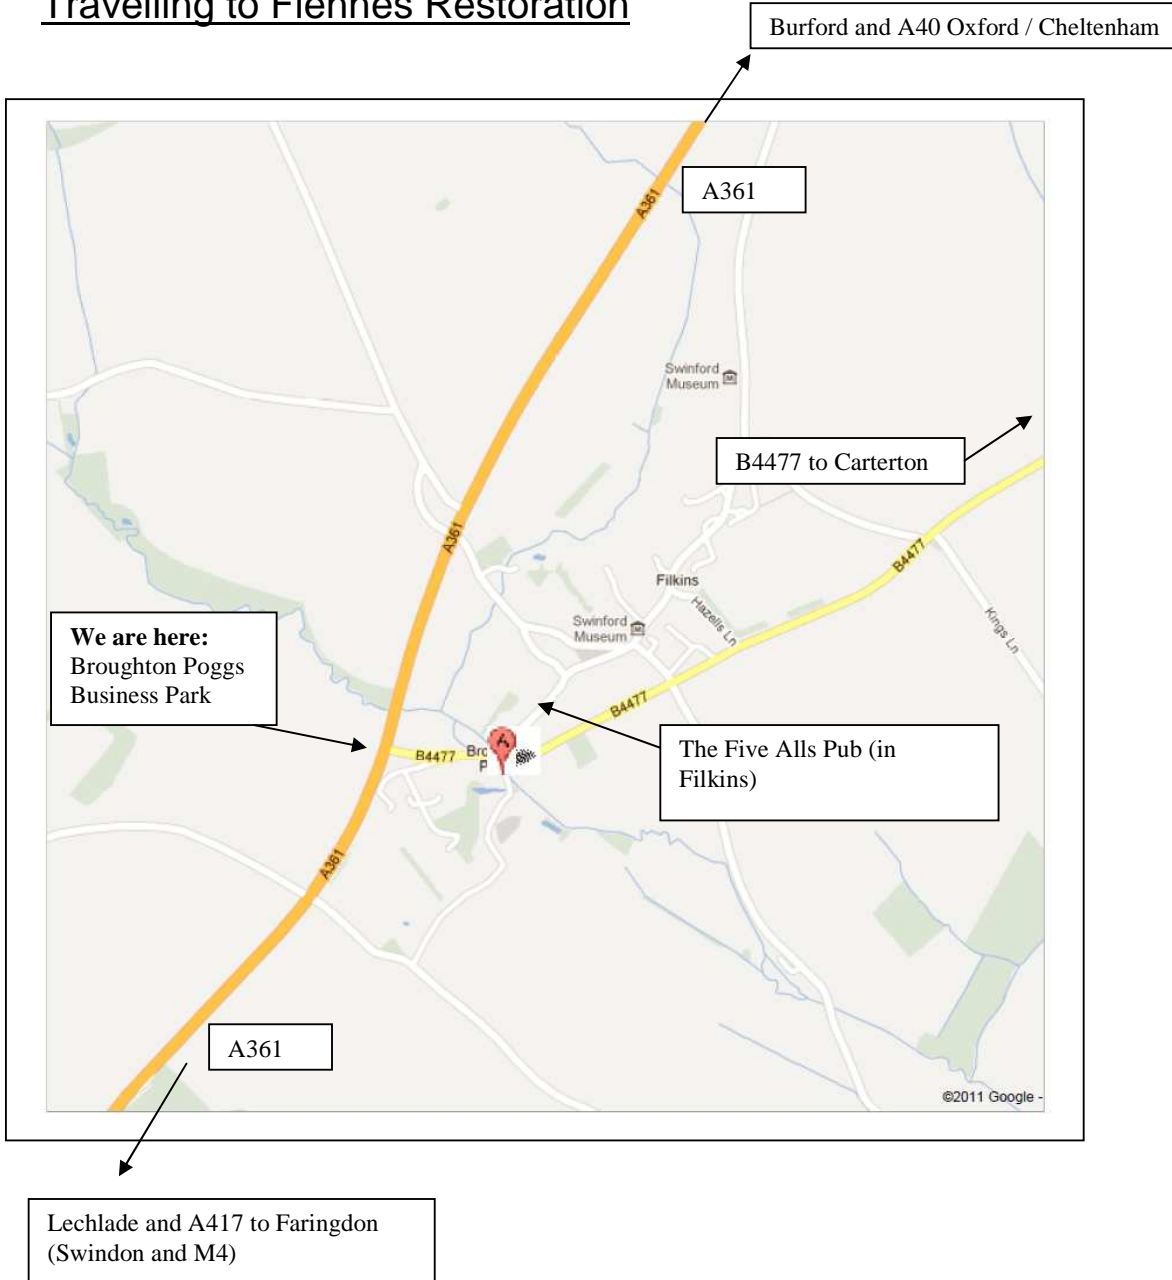

Travelling to Fiennes Restoration

FIENNES Restoration Ltd
Broughton Poggs Business Park,
Broughton Poggs,
Filkins,
GL7 3JH
Tel +44 (0)1367 810438
www.fiennes.co.uk

Our new site is a great deal easier to find and more accessible than Clanfield Mill. We are on the west side of the A361 two miles to the north of Lechlade on the road to Burford, which is six miles further north. You can Google it by the post code. However be aware that both Google and SatNav will point you to the east side of the A361. Please observe the road markings on the A361 outside our site as turning can be awkward.

We are about 20 miles west of Oxford and 1.5 hours from London by car, or about an hour by train from London (Paddington) to either Oxford or Swindon.